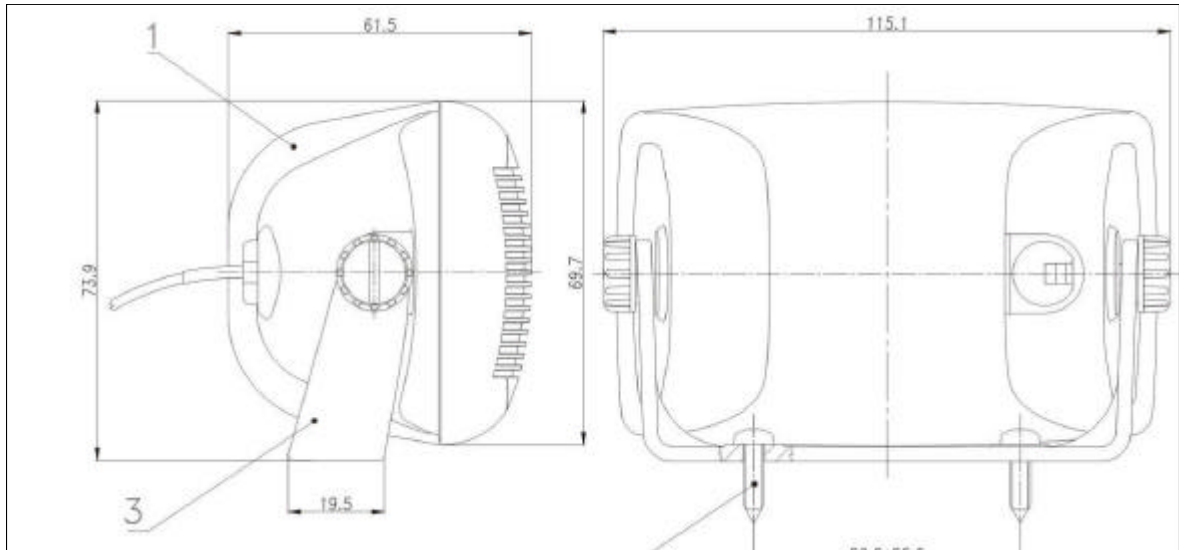

Lautsprecher technische Spezifikationen

Dimensions 61.5 mm x 115 mm x 69.7 mm

Weight approx. 240 g

Case material ABS

Colour Black

Cable length 1750 mm (permanently attached to the loudspeaker)

Connector 3.5 mm mono plug

Principle medium frequency speaker

Max. load 5 VA

Nominal impedance ³ 4 Ohm