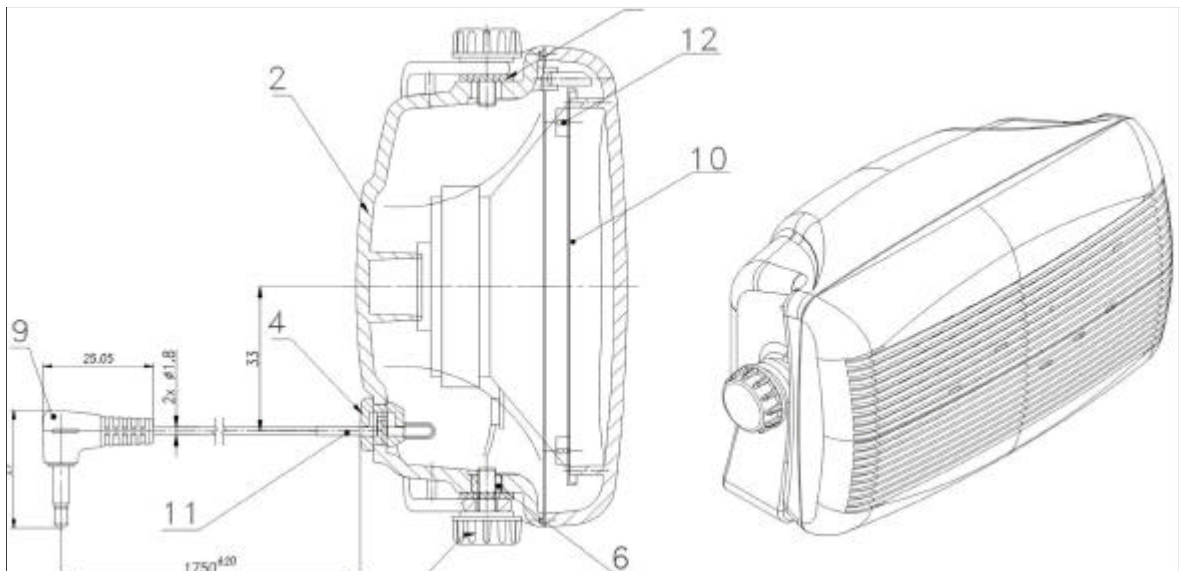

Lautsprecher technische Spezifikationen

Dimensions 61.5 mm x 115 mm x 69.7 mm

Weight approx. 240 g

Case material ABS

Colour Black

Cable length 1750 mm (permanently attached to the loudspeaker)

Connector 3.5 mm mono plug

Principle medium frequency speaker

Max. load 5 VA

Nominal impedance ³ 4 Ohm